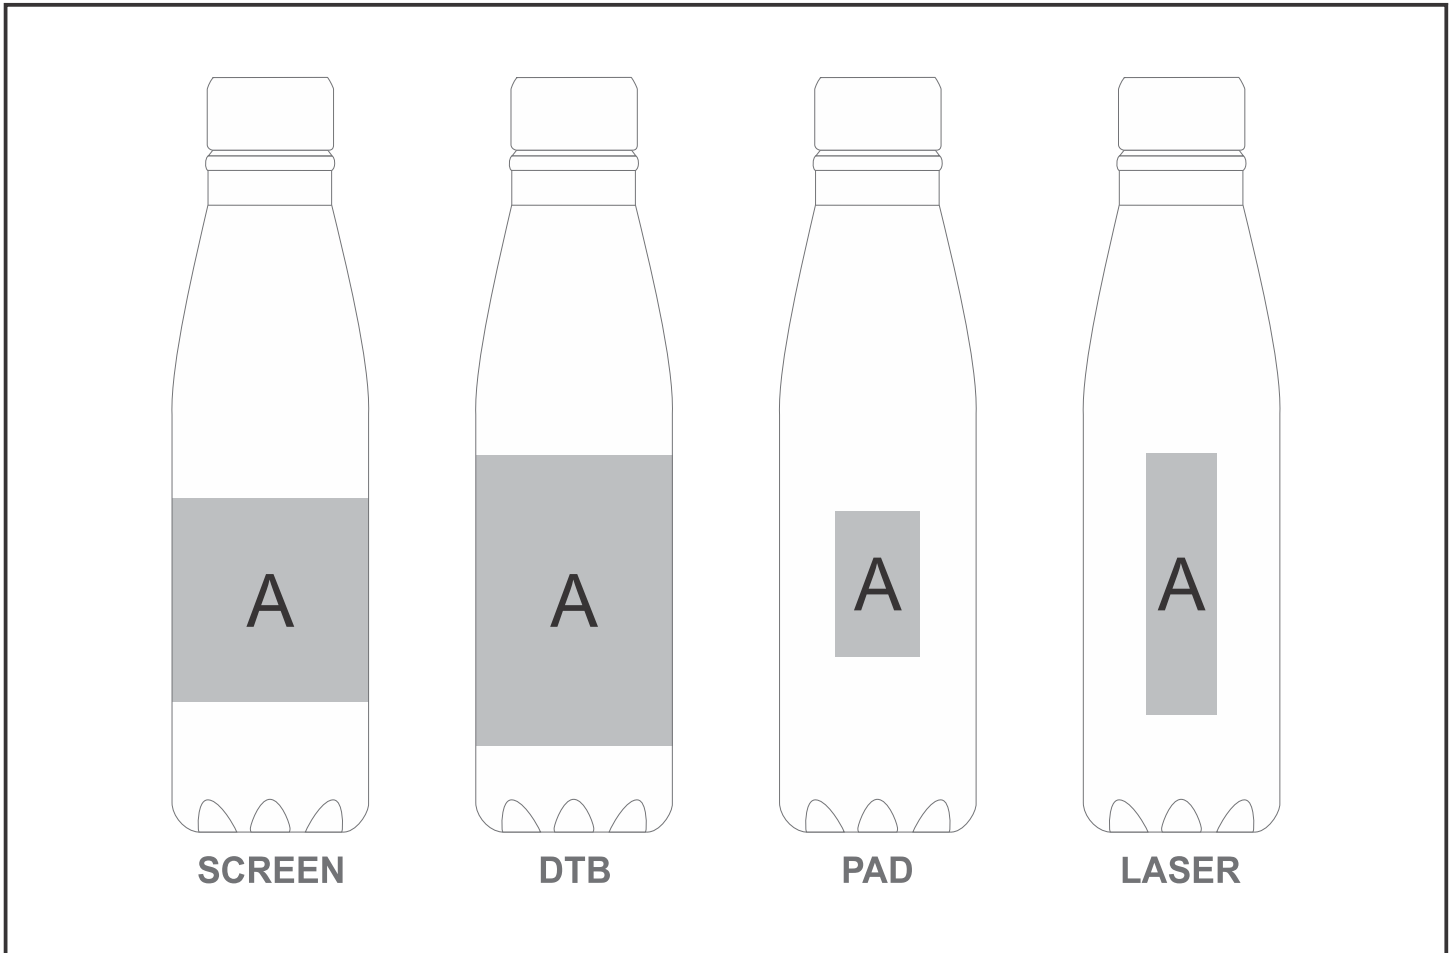

IDEA-54105

Altitude Nevaeh Aluminium Water Bottle - 600ml

Need to know:

Includes 1-Colour, 1-Position Screen Wrap (setup fee applies).

- Laser Colour - White

Branding Options:

Position	Branding Method (Branding Code)	No. of Colours	Dimension
A	Screen Wrap (SW)	1 Colour	160mm wide x 70mm high
A	Laser Engraving (LB)	N/A	25mm wide x 90mm high
A	Pad Printing (PC)	4 Colours	30mm wide x 50mm high
A	Digital Print Drinkware (DP-C)	Full Colour	100mm wide x 80mm high
A	Digital Print Drinkware (DP-D)	Full Colour	190mm wide x 95mm high